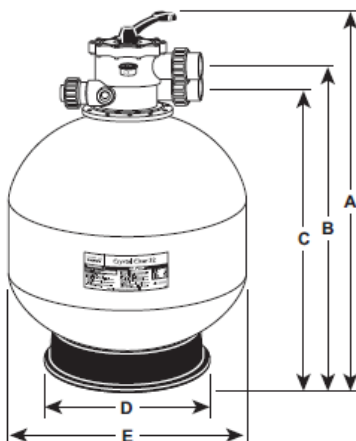

GUARANTEE

10 Years Tank
- 2 Years Valve
- 1 Year Other Components

OPERATING PERFORMANCE & MEDIA REQUIRED

Model	Description	Sand Required (kg / bags)	Zelbrite Required (kg / bags)	Max. Flow Rate (lpm)	Min. Backwash Flow Rate (lpm)	6 Hour Turnover (litres)	Filtration Area (m ²)
CCF18	18" Fibreglass	45/3	34/3	135	90	48,600	0.16
CCF21	21" Fibreglass	85/5	64/5	185	123	66,600	0.22
CCF25	25" Fibreglass	145/8	109/8	260	173	93,600	0.32
CCF28	28" Fibreglass	215/11	161/11	336	224	120,960	0.41
CCF32	32" Fibreglass	250/13	188/12	415	277	149,400	0.50
CCF36	36" Fibreglass	350/18	263/18	520	347	187,200	0.64

DIMENSIONS

Model	A	B	C	D	E	Inlet PVC	Outlet PVC
CCF18	817	622	553	390	455	40/50*	40/50*
CCF21	848	733	673	500	535	40/50*	40/50*
CCF25	953	838	778	500	635	40/50*	40/50*
CCF28	1092	960	877	500	723	50	50
CCF32	1200	1085	1002	753	800	50	50
CCF36	1300	1172	1090	753	900	50	50

All dimensions in mm.

*40/50 unions allow connection into the socket of a DN50 PVC pipe.

Limits:

Maximum Temperature: 40°C

Maximum Operating Pressure: 280 kPa

DEPEND ON
DAVEY

WATER PRODUCTS

Crystal Clear™ Premium Media Filters by DAVEY